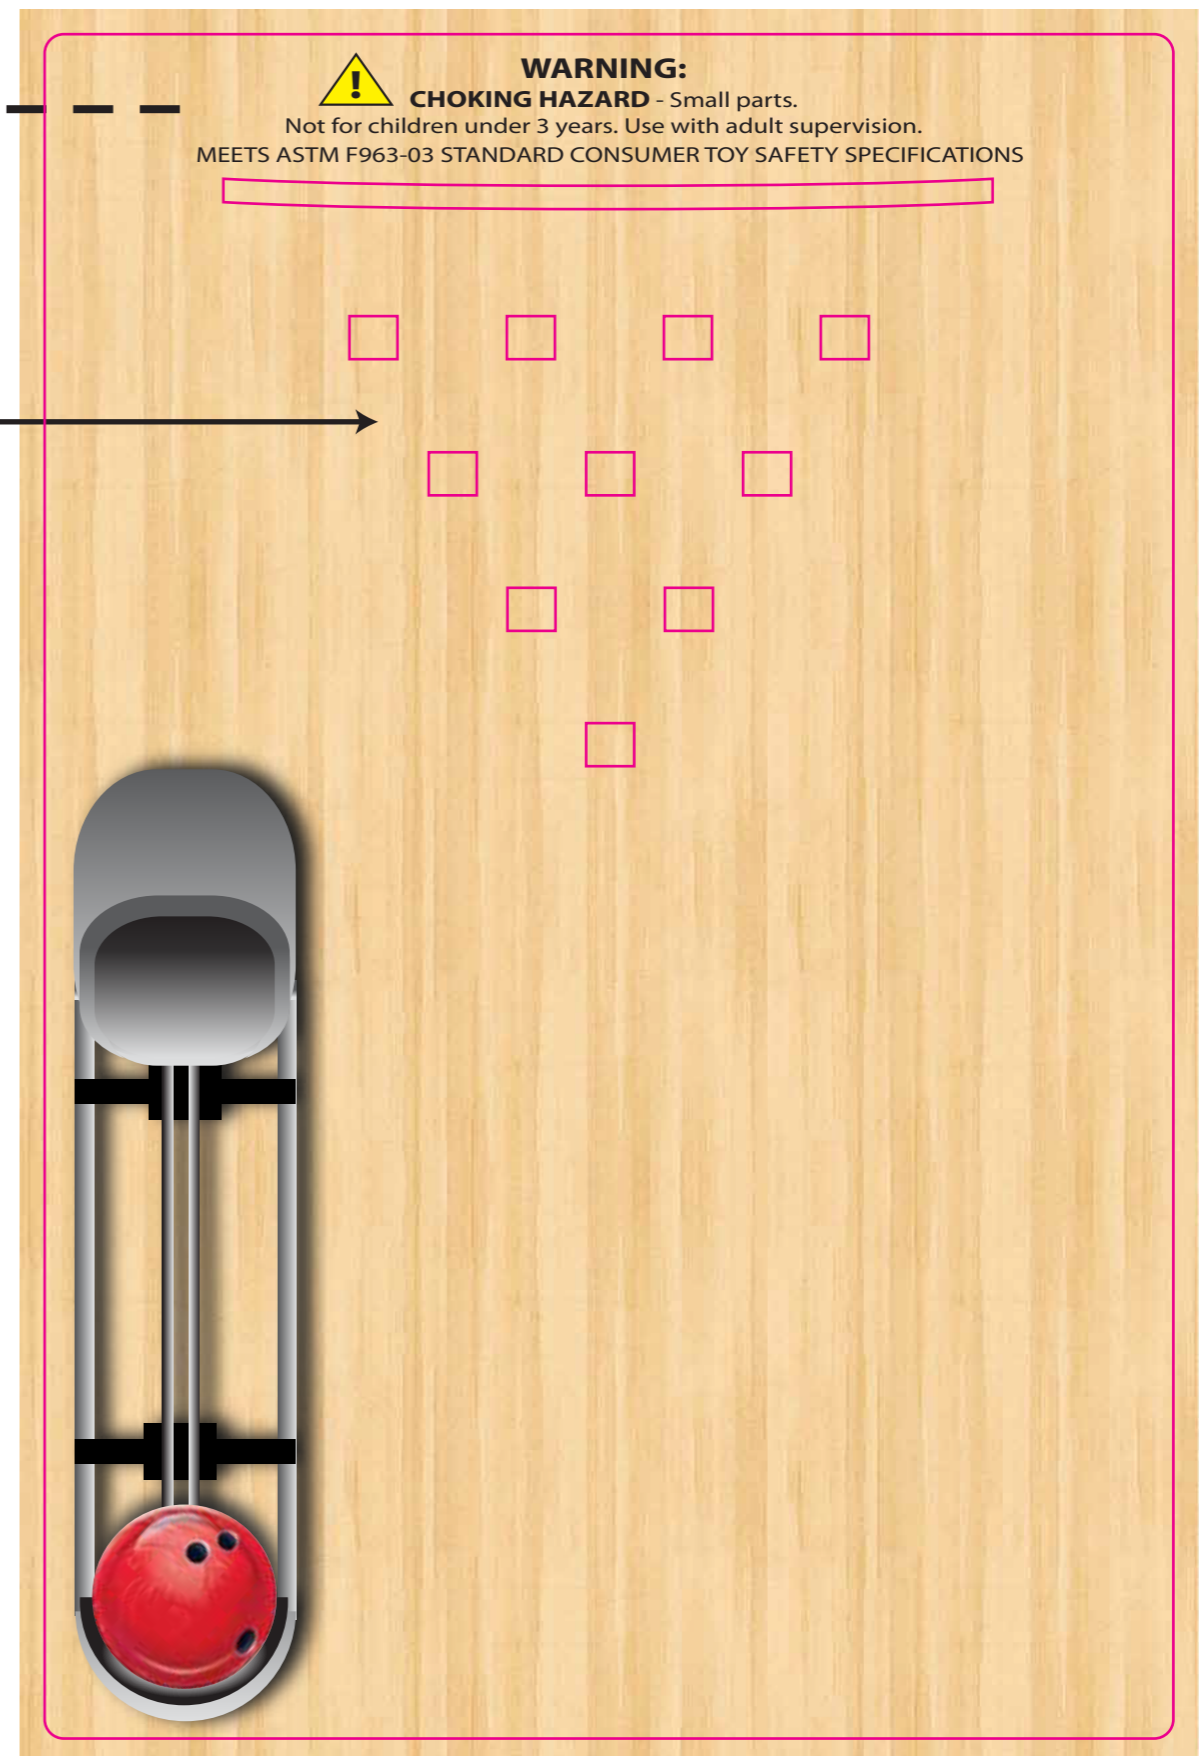

## TTBL 9-6 Mini Table Top Bowling

Dimensions:  
Approx 5.875" wide x 8.875" long

Bowling Pins (10)

Bowling Pucks (3)

Bowling Lane